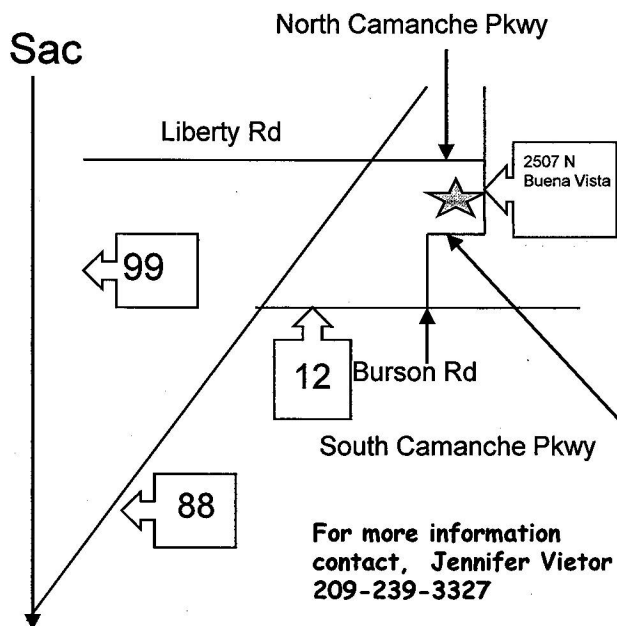

2010 Cartoon Classic

Saturday, March 27
Sunday, March 28

Saturday - Free Spaghetti Dinner - 6:00pm
3D - 14 Target - 1 arrow - Night Shoot- Dark
\$10 Registration - 50/50 Split - 50/30/20 Payout

Sunday - 42 Cartoon Targets, MARKED YARDAGE
2 ARROW SCORING 11, 10, 8

Registration 7-8:30 am. Shoot Starts 9 am.
Breakfast and BBQ lunch available.

MUST SHOW NFAA/CBH or TAC Cards or shoot GUEST CLASS

	Pre-Reg		Shoot Day	
	CBH	Guest	CBH	Guest
Adult	\$15	\$20	\$18	\$20
Young Adult/Youth	\$11	\$15	\$13	\$15
Cub	\$3	\$7	\$5	\$7
Man & Wife	\$26	\$30	\$28	\$30
Family	\$28	\$35	\$33	\$35
Senior	\$13	\$17	\$15	\$17
Senior Couple	\$21	\$25	\$23	\$25

Pre- Registration Due March 22nd

Send pre-registration to Barbara Borrás
491 Kavanagh
Tracy, CA.95376

<http://www.lodibowmen.com>

Campsites Available Nearby

- Camanche S. Shore (209)-763-5178
- Camanche N. Shore (209)-763-5121
- Pardee Lake (209)-772-1477

Nearby Gambling in Jackson (15 miles)

Come early, dry camping on the range.
Practice Butts open